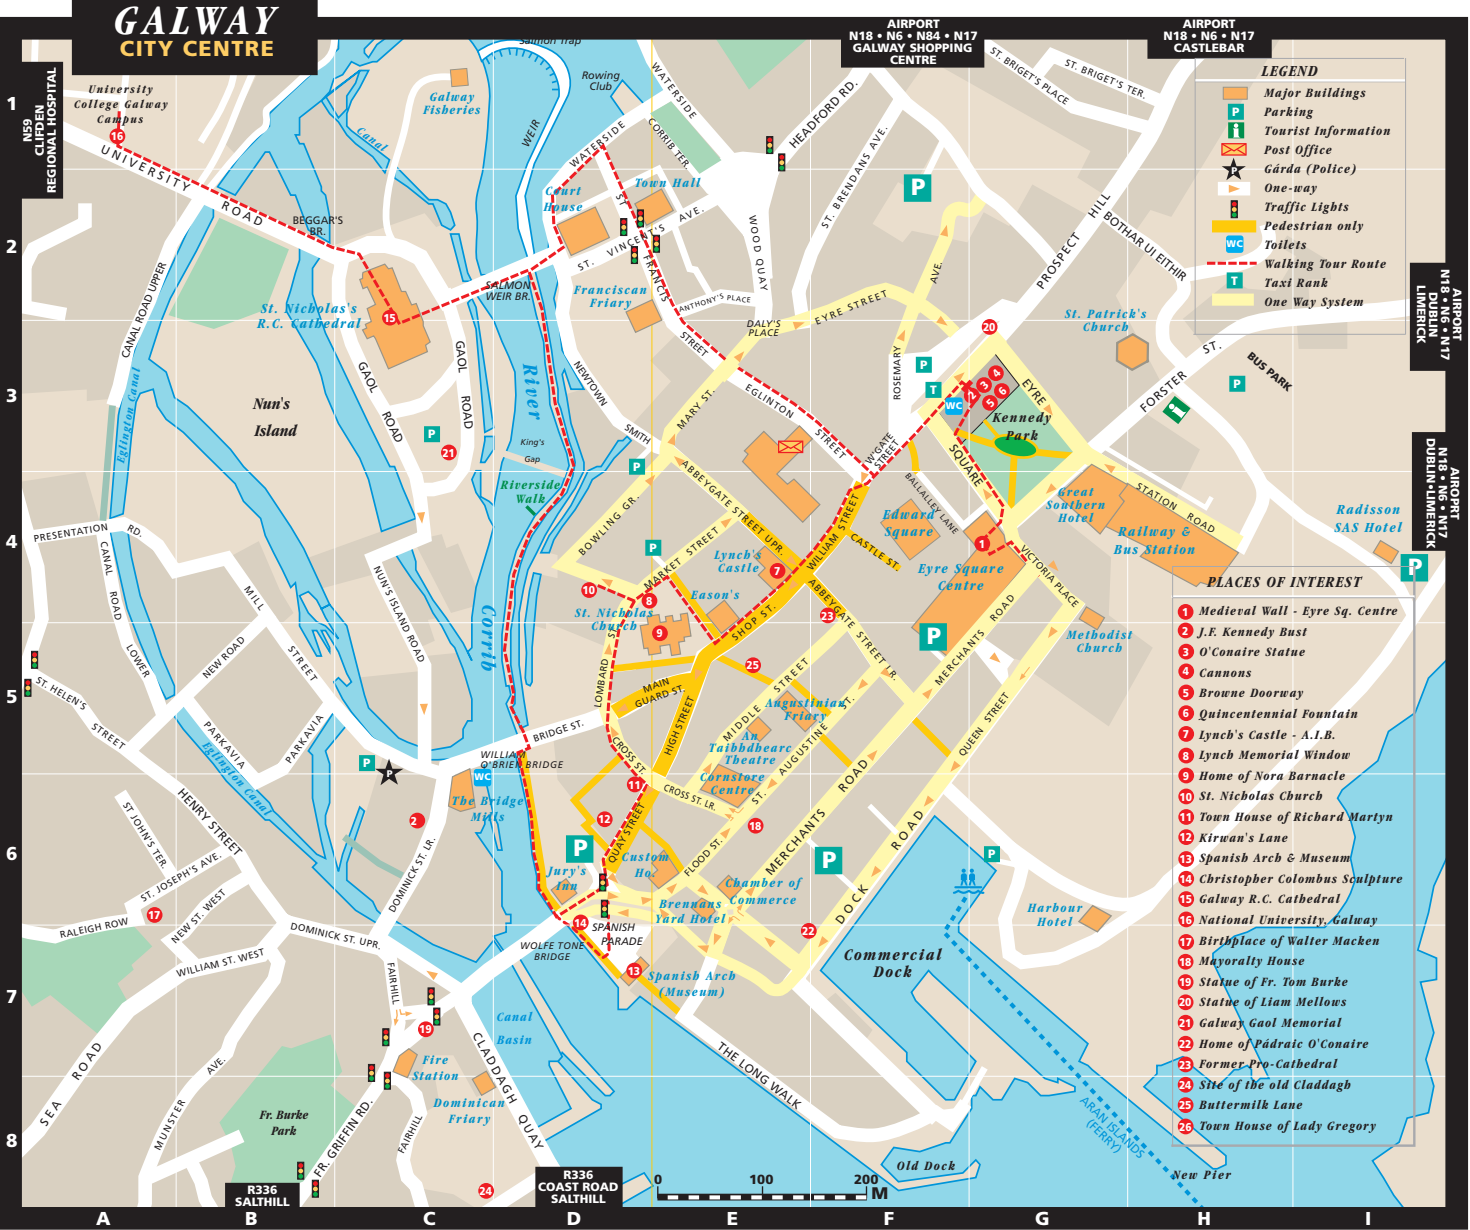

GALWAY CITY CENTRE

LEGEND

- Major Buildings
- Parking
- Tourist Information
- Post Office
- Garda (Police)
- One-way
- Traffic Lights
- Pedestrian only
- Toilets
- Walking Tour Route
- Taxi Rank
- One Way System

- PLACES OF INTEREST**
- 1 Medieval Wall - Eyre Sq. Centre
 - 2 J.F. Kennedy Bust
 - 3 O'Conaire Statue
 - 4 Cannons
 - 5 Browne Doorway
 - 6 Quincennial Fountain
 - 7 Lynch's Castle - A.I.B.
 - 8 Lynch Memorial Window
 - 9 Home of Nora Barnacle
 - 10 St. Nicholas Church
 - 11 Town House of Richard Marlyn
 - 12 Kirwan's Lane
 - 13 Spanish Arch & Museum
 - 14 Christopher Columbus Sculpture
 - 15 Galway R.C. Cathedral
 - 16 National University, Galway
 - 17 Birthplace of Walter Macken
 - 18 Mayoralty House
 - 19 Statue of Fr. Tom Burke
 - 20 Statue of Liam Mellows
 - 21 Galway Gaol Memorial
 - 22 Home of Pádraic O'Conaire
 - 23 Former Pro-Cathedral
 - 24 Site of the old Claddagh
 - 25 Buttermilk Lane
 - 26 Town House of Lady Gregory

R336 SALTHILL
R336 COAST ROAD SALTHILL

0 100 200 M

A B C D E F G H I

1
2
3
4
5
6
7
8

AIRPORT N18 • N6 • N17 DUBLIN LIMERICK
AIRPORT N18 • N6 • N17 CASTLEBAR